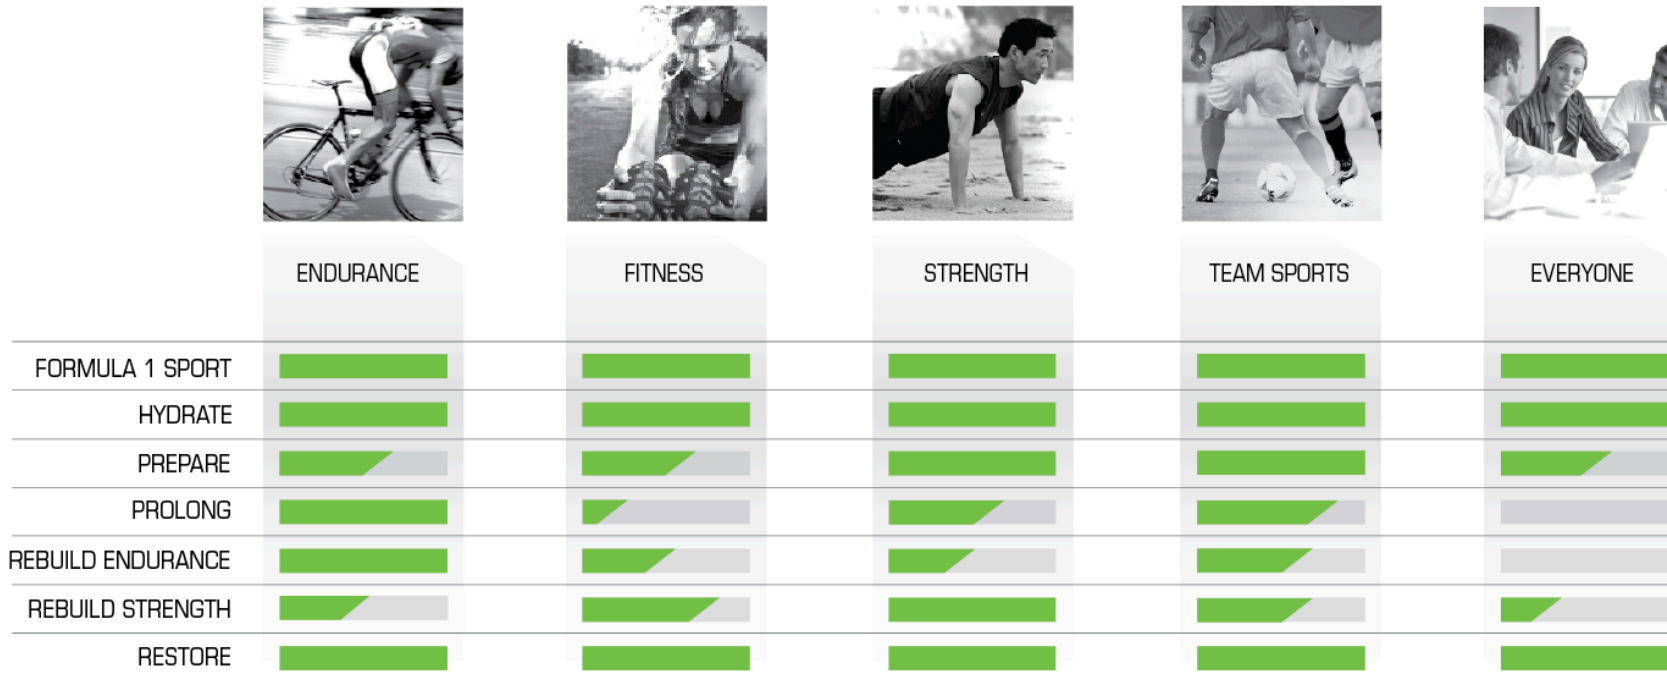

24-Hour Nutrition Line

Nutrition extends beyond “pre, during and post” workout

HERBALIFE24 PRODUCT LINE

Customizable Product Line

Product Use Guide *by activity*

Bars indicate the relative need for each product – from low to high – depending on your activity, training, performance and recovery

Support Blood Flow to Working Muscles*

Target user:

- Strength and endurance athletes
- Anyone looking for a physical edge

Key Benefits:

- Increase blood flow*
- Supplement natural creatine levels

Key Features: