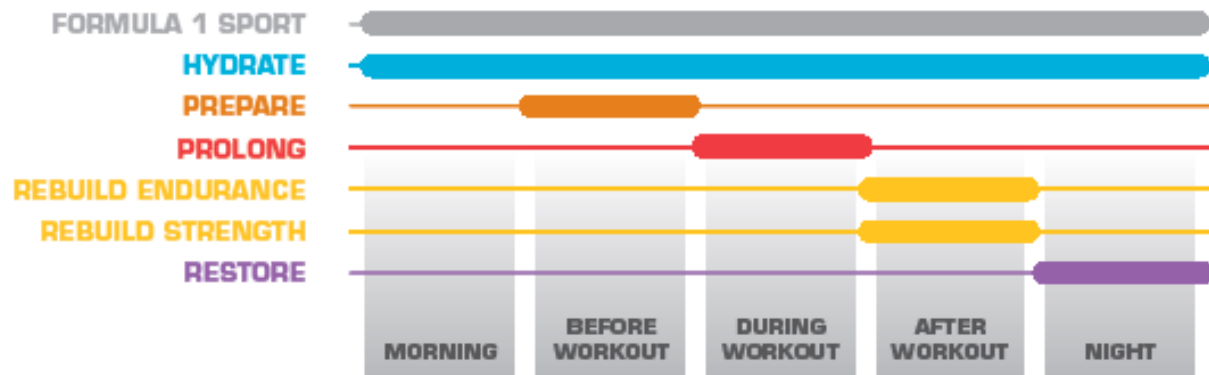

24-Hour Nutrition Line

Nutrition extends beyond “pre, during and post” workout

HERBALIFE24 PRODUCT LINE

Customizable Product Line

Product Use Guide *by activity*

Bars indicate the relative need for each product – from low to high – depending on your activity, training, performance and recovery

Support Blood Flow to Working Muscles*

Target user:

- Strength and endurance athletes
- Anyone looking for a physical edge

Key Benefits:

- Increase blood flow*
- Supplement natural creatine levels

Key Features: